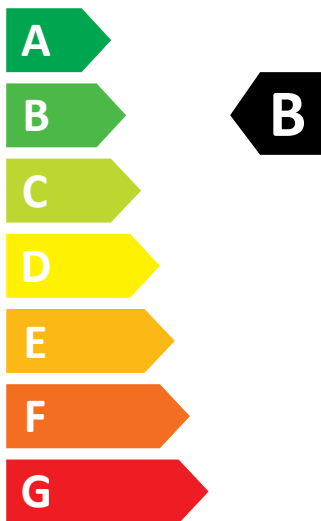

ENERG

WHIRLPOOL

BI WDWG 861485 EU

307 kWh / 100

55 kWh / 100

6,0 kg

8,0 kg

65 L